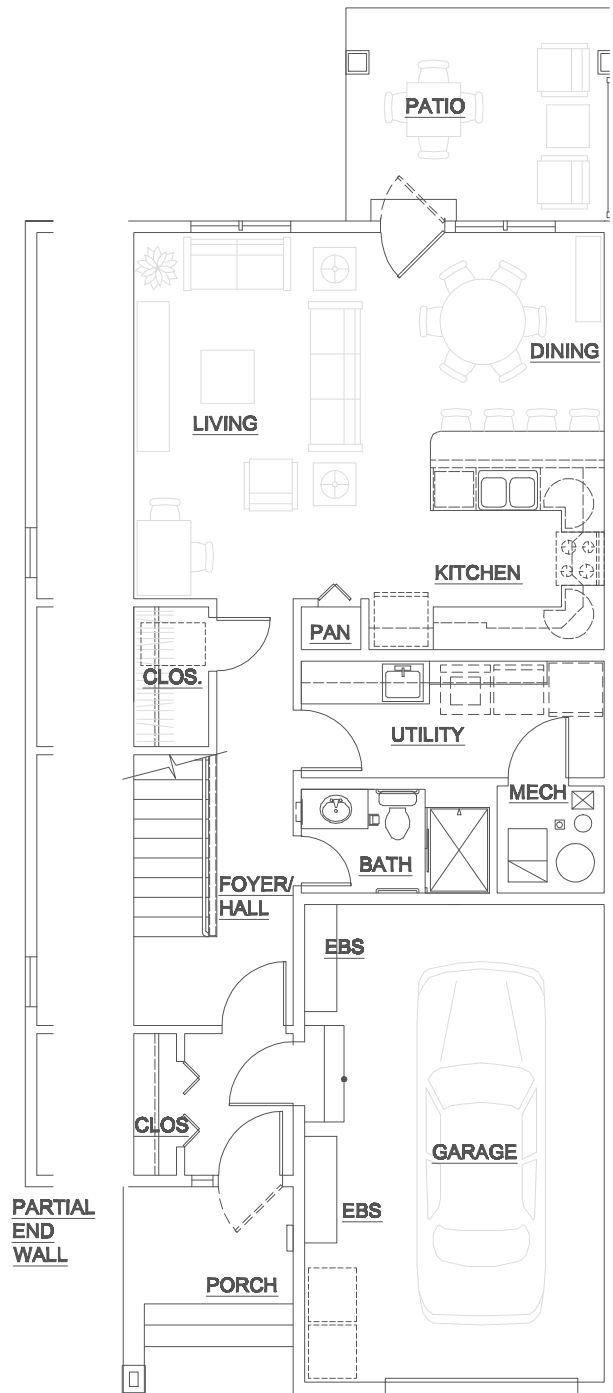

AV-2J

Net SF: 1423  
Gross SF: 1775

1ST FLOOR

2ND FLOOR