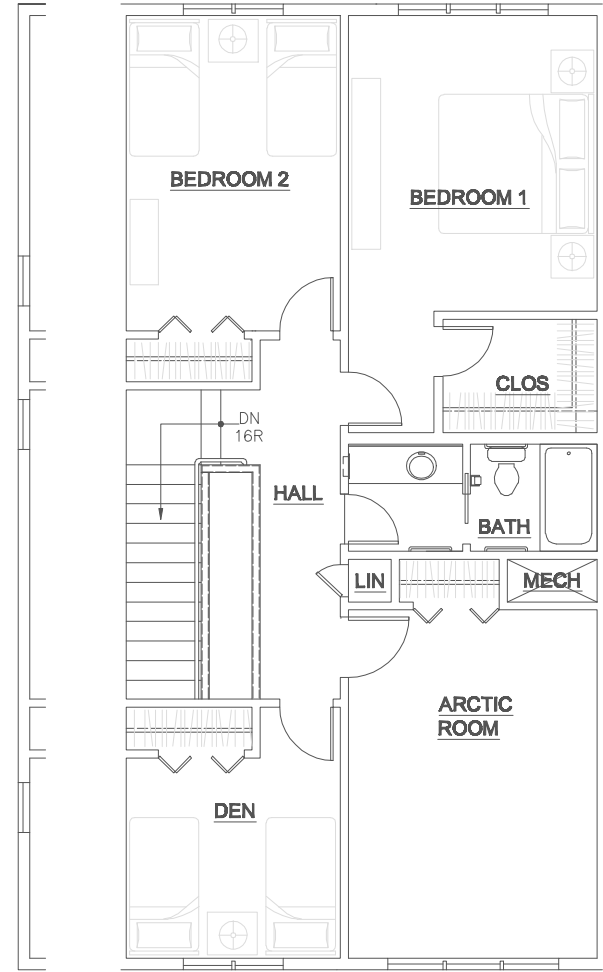

AV-2J

Net SF: 1423  
Gross SF: 1775

1ST FLOOR

2ND FLOOR