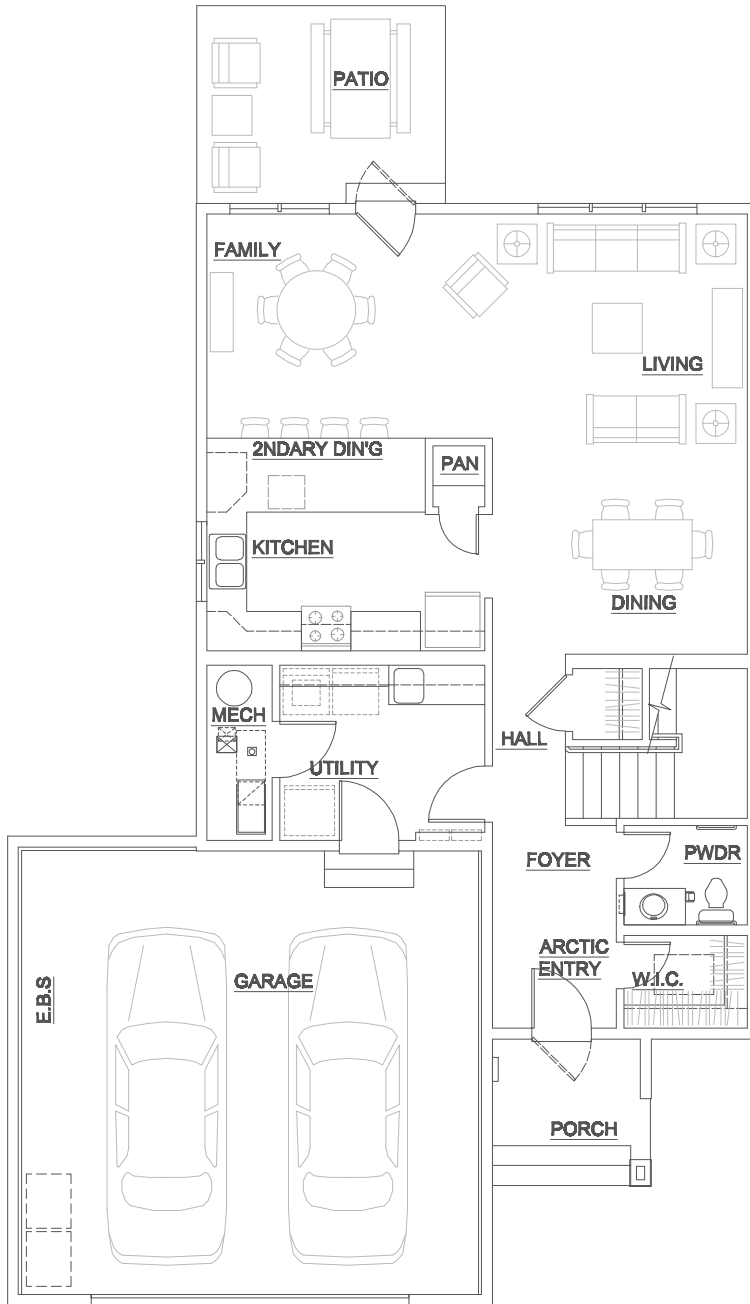

PKP-4JA

Net SF: 1803

Gross SF: 2250

1ST FLOOR

2ND FLOOR