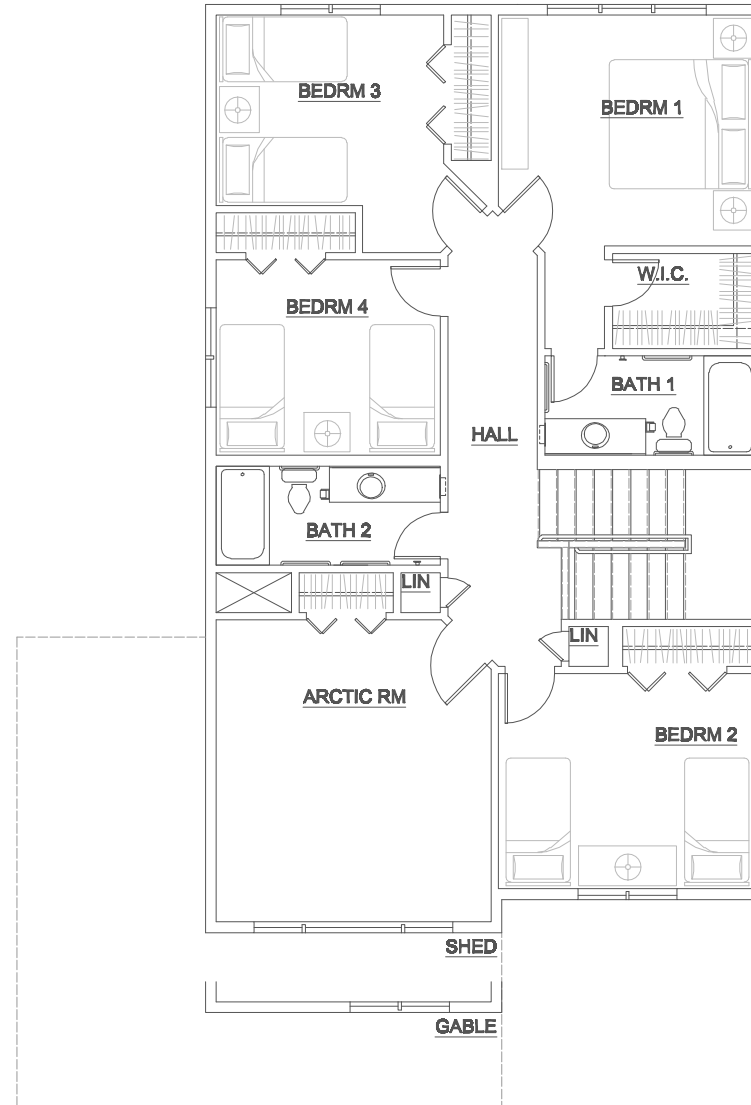

PKP-4JA

Net SF: 1803

Gross SF: 2250

1ST FLOOR

2ND FLOOR