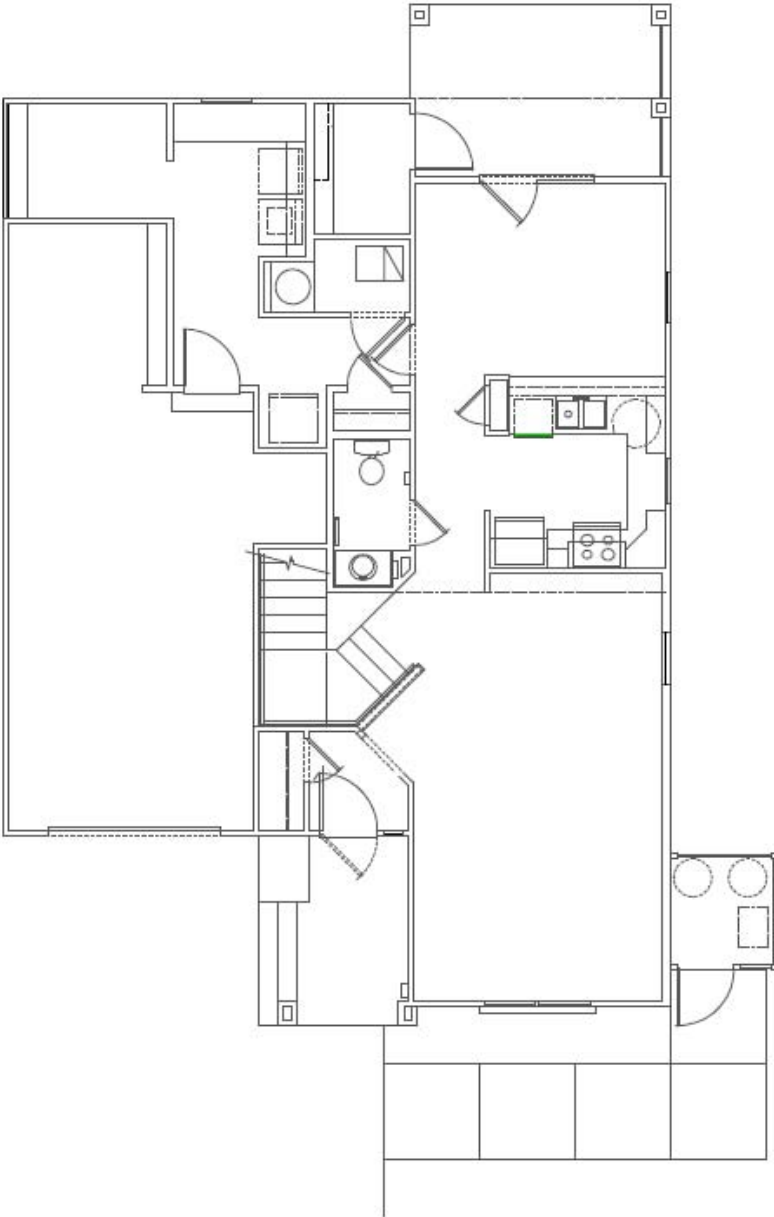

MM-3JB

Net SF: 1568

Gross SF: 2077

1ST FLOOR

2ND FLOOR