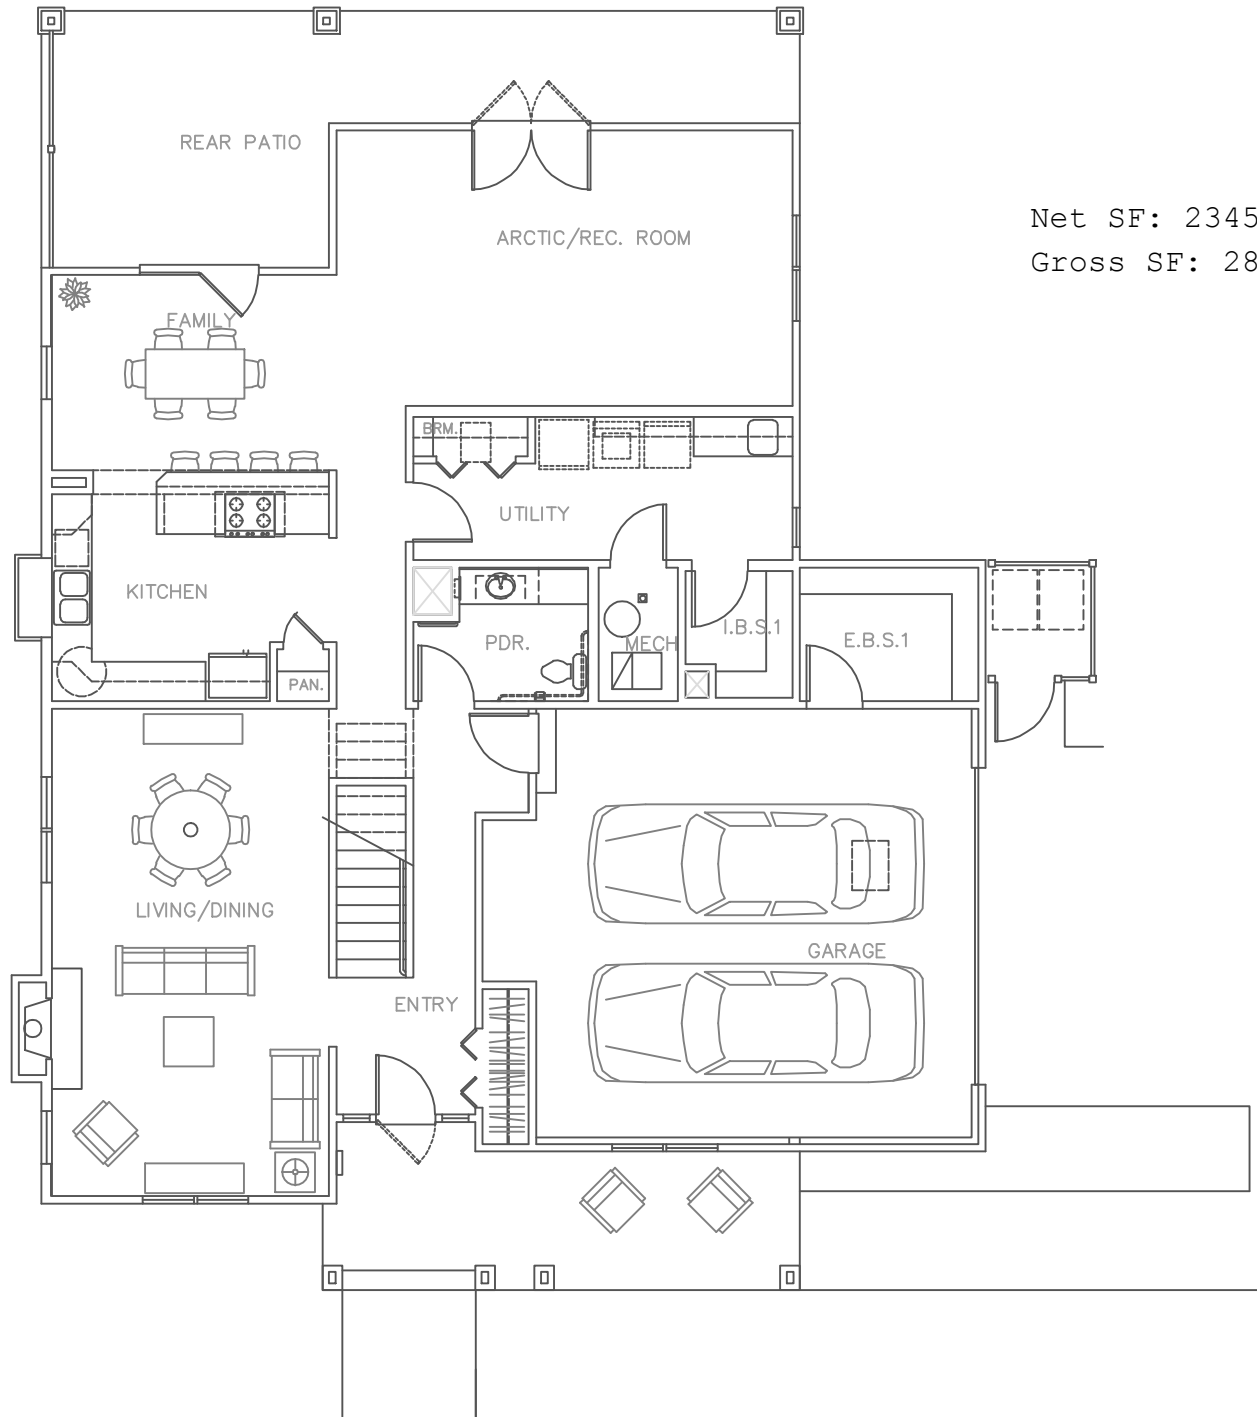

TV-4CV
1ST FLOOR

Net SF: 2345
Gross SF: 2861

TV-4CV
2ND FLOOR